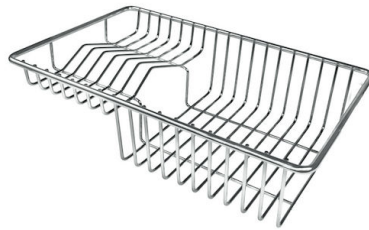

---

**Small radius** Bowls with squared shapes with a modern design and an increased capacity, for a minimal aesthetics connected with an extreme practicity.

---

## OPTIONAL ACCESSORIES

**Glass chopping board**  
8631 300

**HDPE Chopping board**  
8657 001

**HPDE Twin chopping board**  
8644 101

**Stainless steel basket**  
8611 000

**Stainless steel plate rack**  
8100 303  
\* only in combination with the accessory  
8644 101

**Stainless steel plate rack**  
8100 201

**White bowl**  
8153 100

**Graters kit with ring-holder and  
food collection tray**  
8159 101  
\* only in combination with the accessory  
8644 101

**Stainless steel perforated tray**  
8151 000  
\* only in combination with the accessory  
8644 101