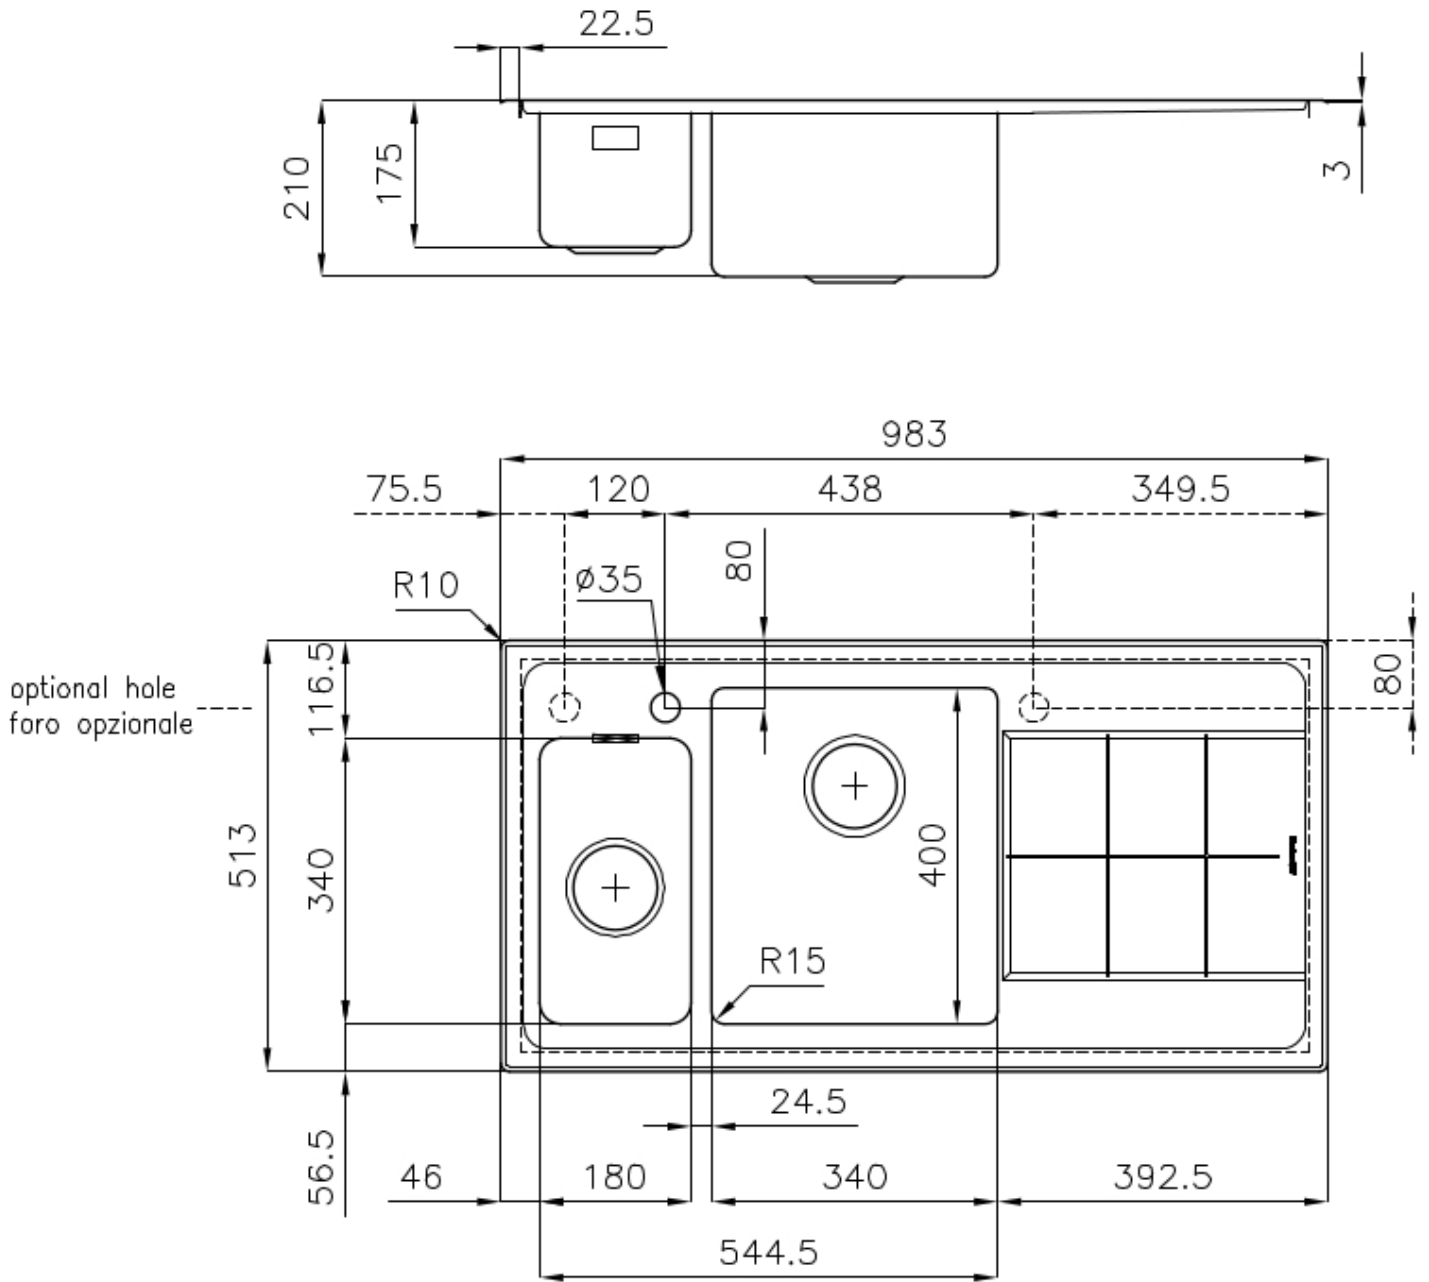

TECHNICAL DATA